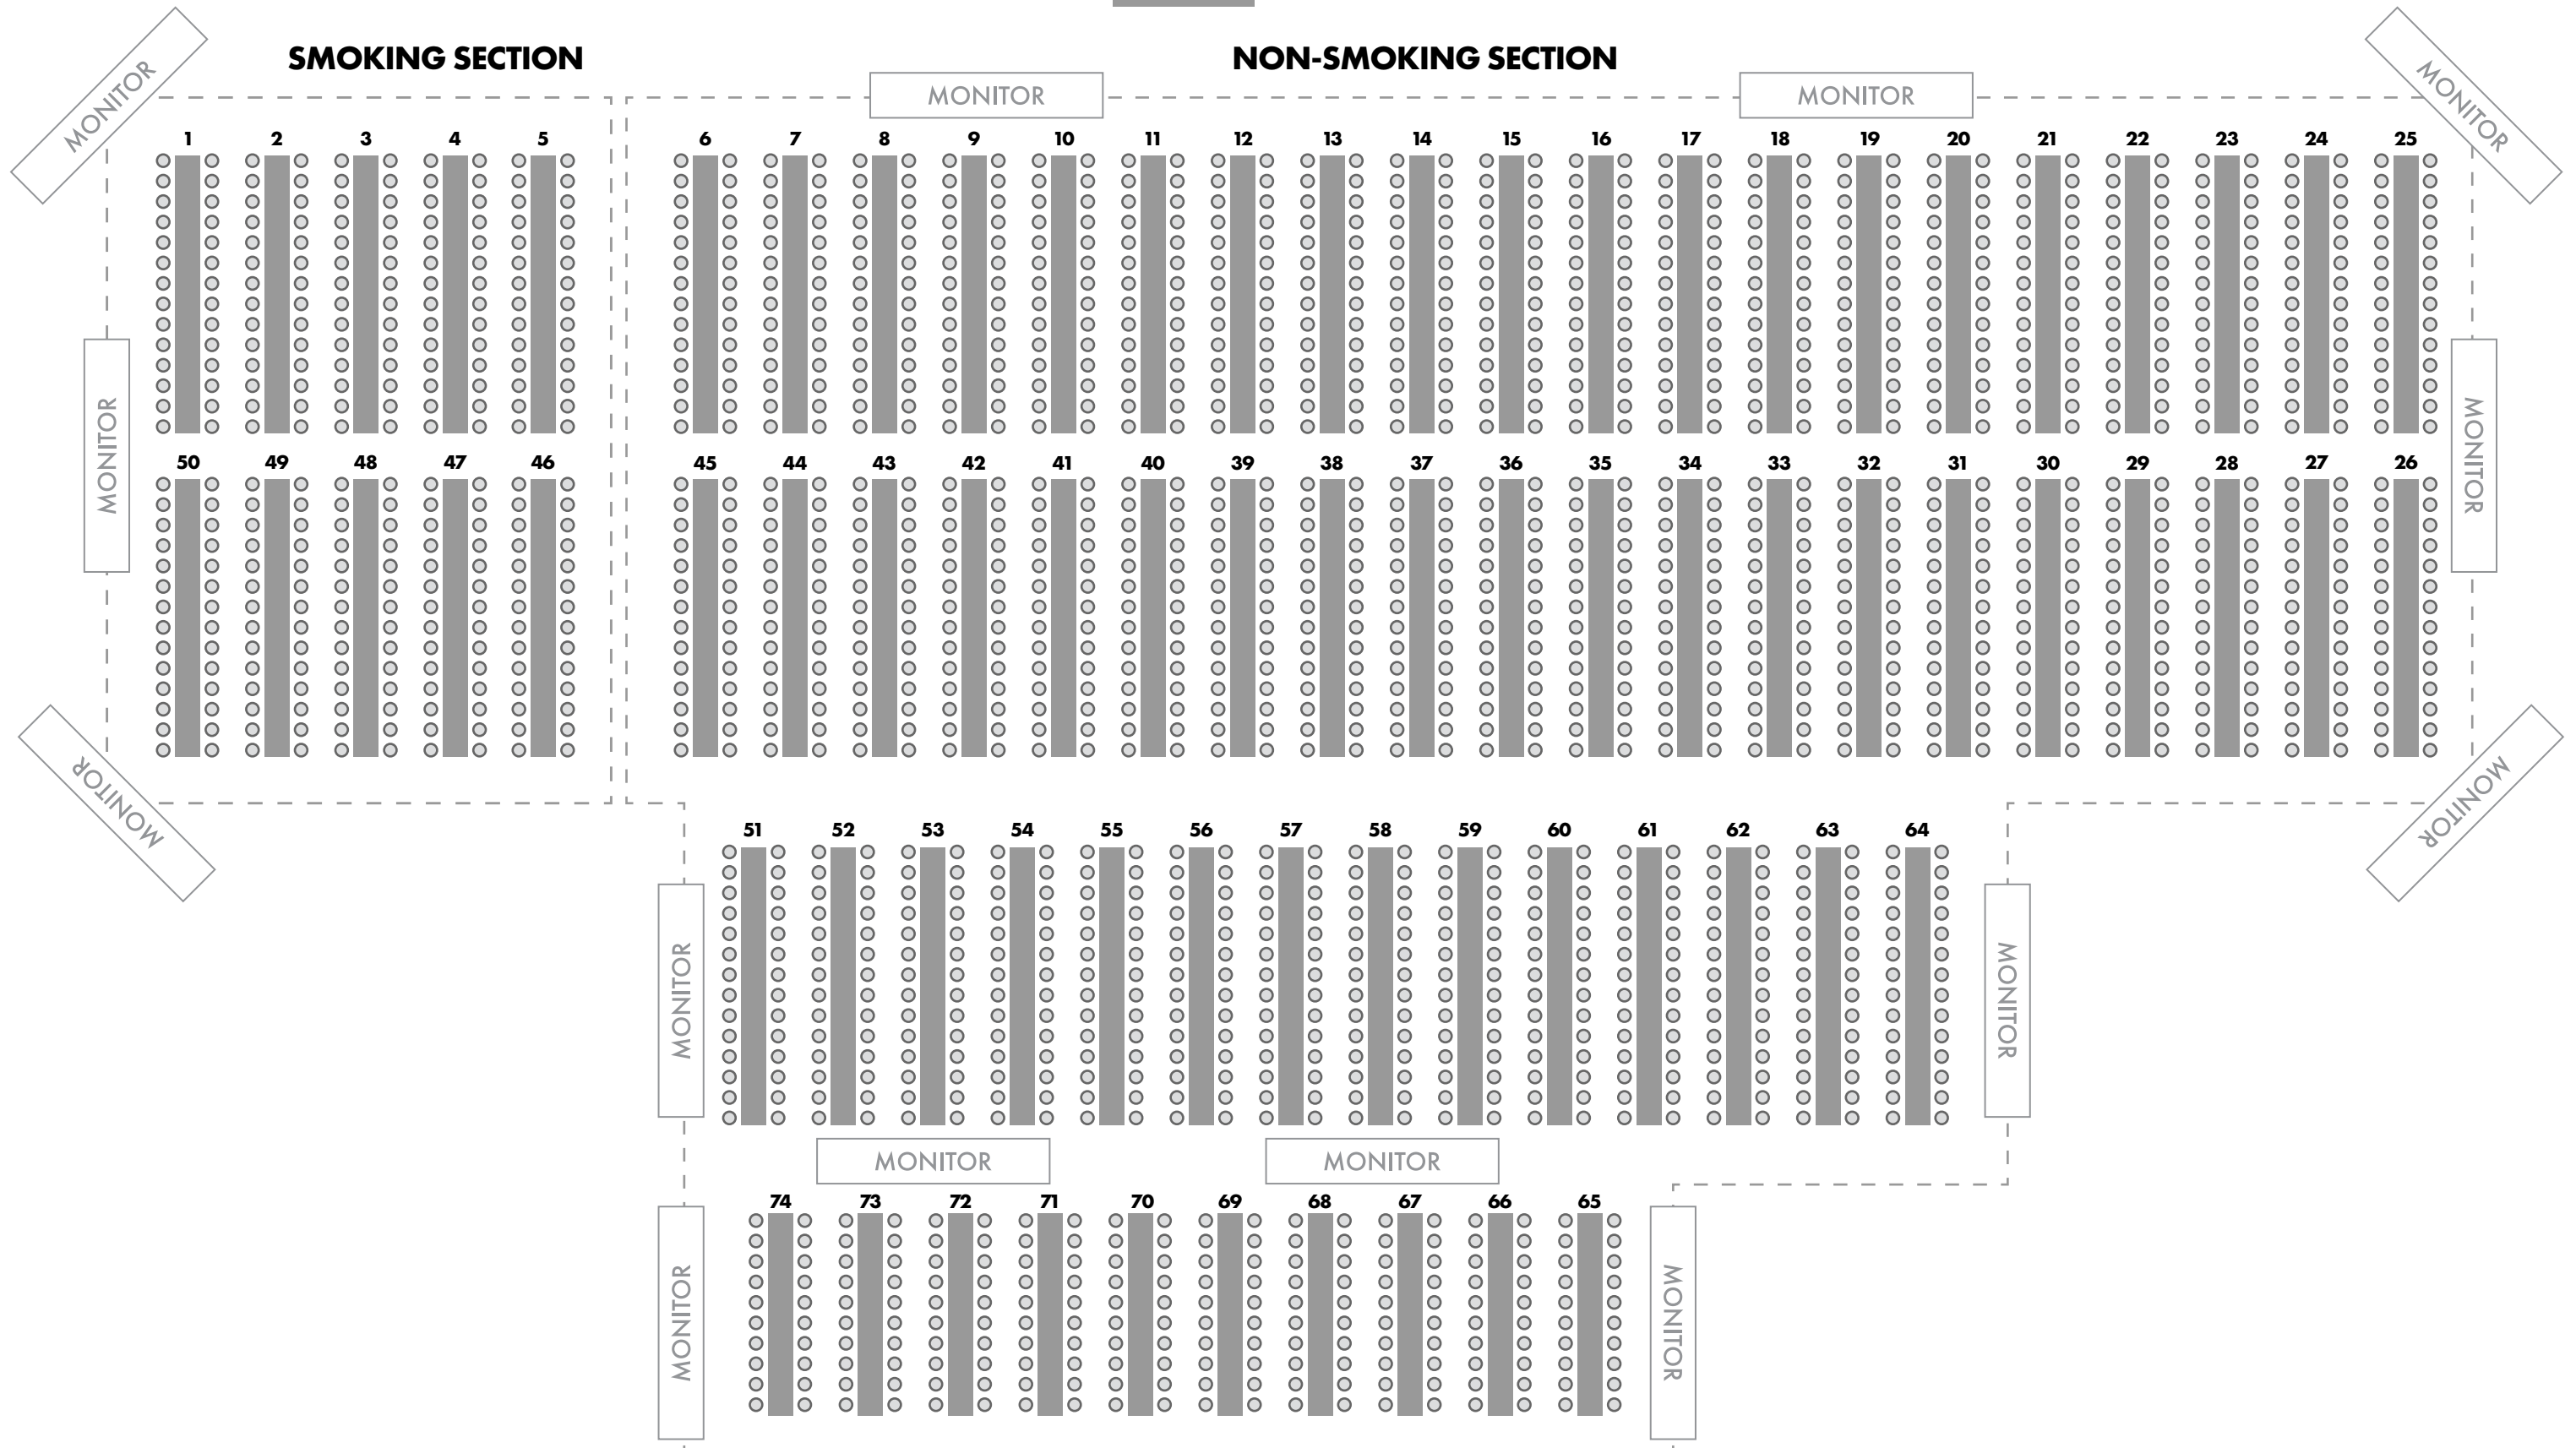

BINGO BLOWOUT SEATING MAP

For Tickets & Up To Date Seat Availability

Please Call 1-800-468-4388.

CALLER
TABLE

*Subject to change/Map Not to Scale. 07.25.23