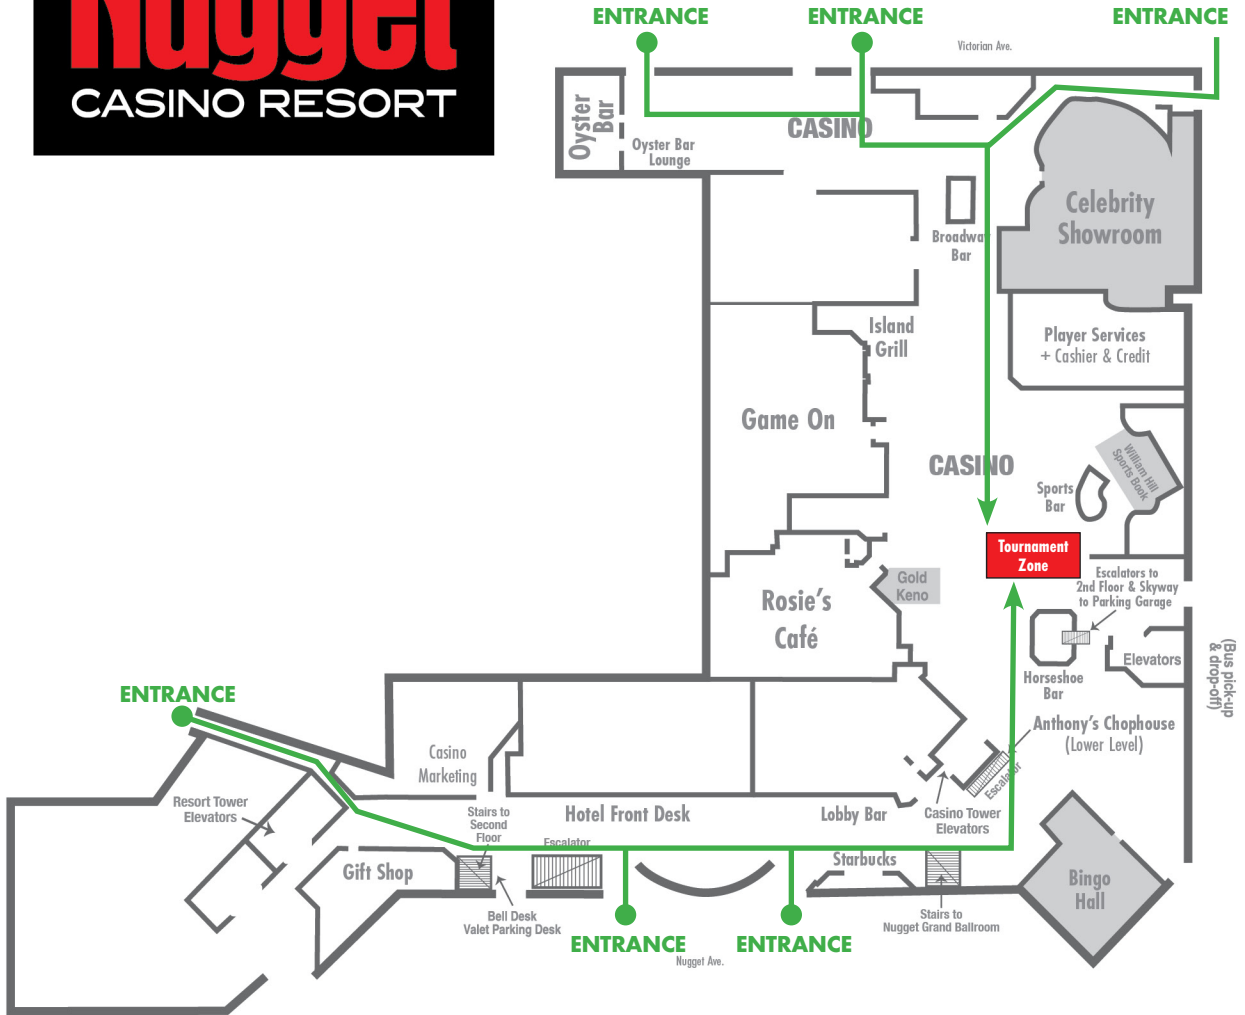

Nugget

CASINO RESORT

(Blue pick-up & drop-off)

DIRECTIONS TO TOURNAMENT ZONE